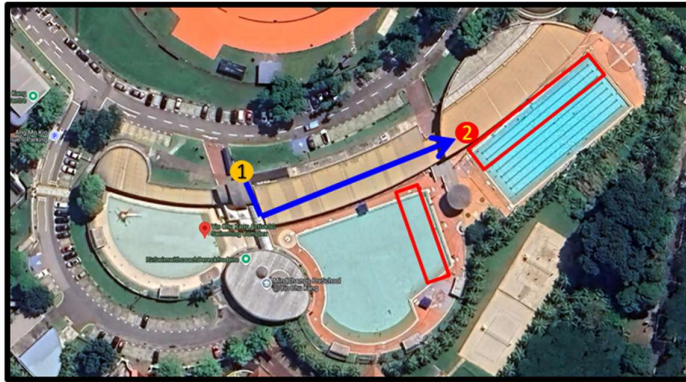

Yio Chu Kang Swimming Complex

Direction to the Registration Counter

LEGEND

1 Entrance

Direction →

2 Registration Counter

▭ CAMS Reserved Lanes

Entrance
(Prepare to tap your QR code to enter)

Turn left

Turn left again and you will see Mind Champs

Turn left and you see the pool area

Next slide

Walk straight

Walk straight

Previous slide

Walk Straight

Pass through the doorway and Registration Counter will be on your left. Participants to proceed to holding area after registration

Registration Counter & Holding Area

Parents/Coaches to proceed to the spectator area for viewing. Do not sit near the holding area. Do not interrupt or go near the pool while the assessments are ongoing.