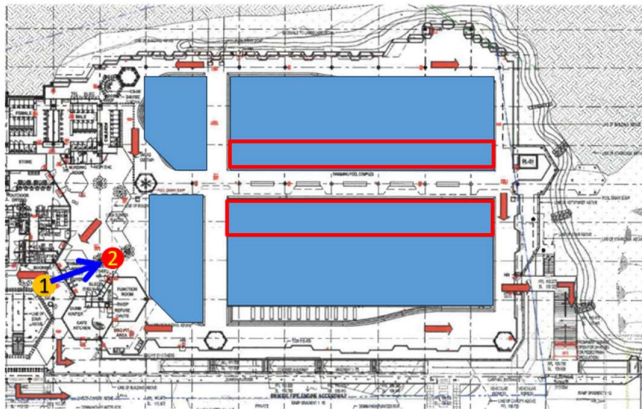

Bukit Canberra Swimming Complex

Direction to the Registration Counter

LEGEND

1 Entrance

Direction 

2 Registration Counter

 CAMS Reserved Lanes

Entrance
(Prepare to tap your QR code to enter)

Proceed to the
Registration
Counter on your
right once you enter
the gantry

**Registration Counter &
Holding Area**

Proceed to the sides
of Competition Pool
or Teaching Pool for
viewing. Do not
interrupt or go near
the pool while the
assessments are
ongoing.