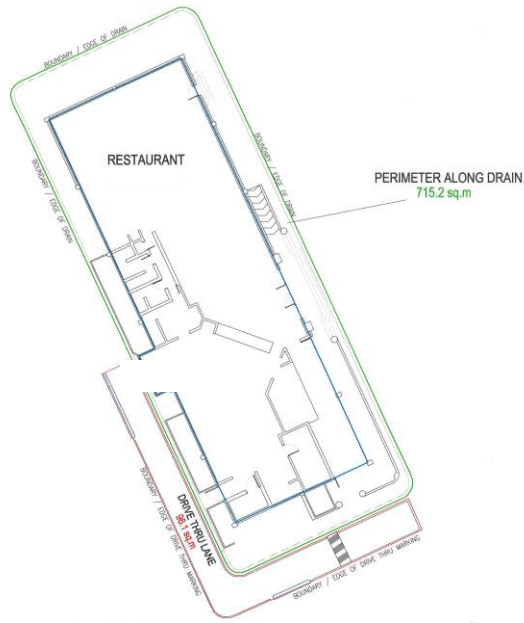

190 Stadium Boulevard Layout

Main Premises + Drive Through Lane

Bin Centre